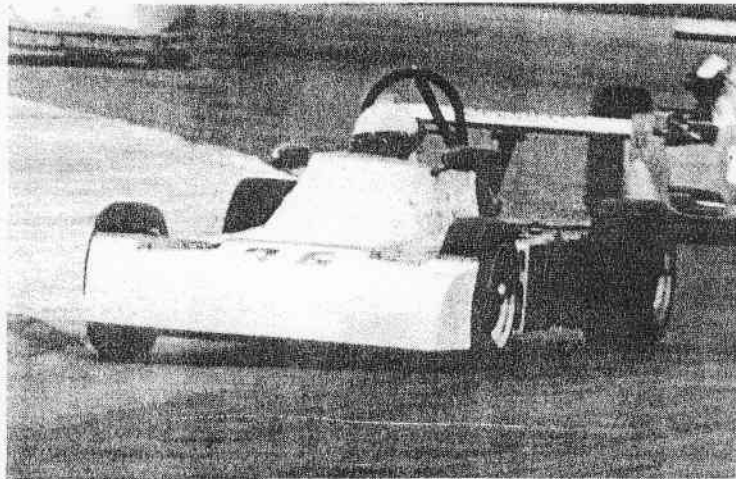

# RAY

Rayrace, Unit 22, Zennor Road Industrial Estate, Balham, London SW12.

Tel: 01-720 6976.

*Bert Ray is once again in a position to offer his FF2000 car.*

**Models available:** 78F (FF1600), 78SF (FF2000).  
**Designer:** Bert Ray.  
**Sales contact:** Bert Ray.